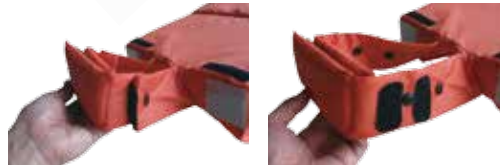

2010 SOLAS LIFEJACKET

Japan Government approved

TK-005A ADULT

Suitable for various body type.

Strage A
L:580mm
W:250mm
T:110mm

Strage B
L:410mm
W:250mm
T:180mm

Body Weight ; Over43kg
Chest size up to : 175cm
Buoyancy : 13kg
Product weight : 731g

TK-005 has a neck collar which is designed to secure a respiration function for the user from drowning in the sea. Four adjustment points.

TK-005C CHILD

Body Weight ; 15-43kg
Buoyancy : 10.7kg
Product weight : 562g

TK-005C INFANT

Body Weight ; Under 15kg
Buoyancy : 9.5kg
Product weight : 528g

Features of TK-005 series

BUDDY LINE

LIFTING LOOP

LIGHT HOLDER

WHISTLE

Lifejacket light is not included.